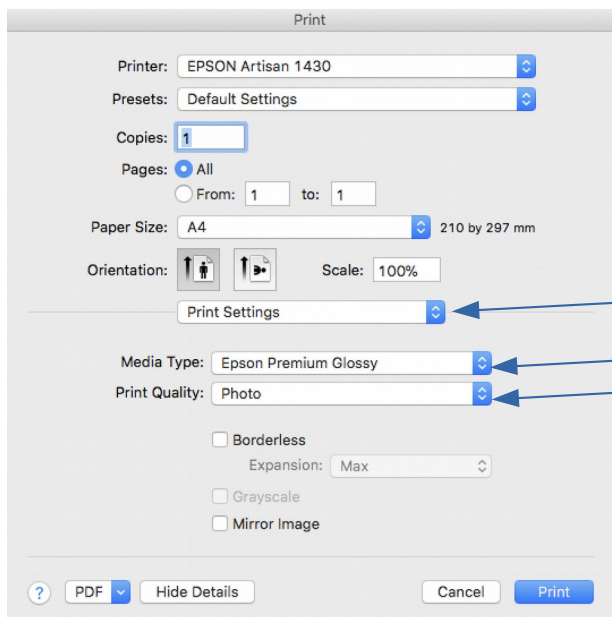

### Epson MacOS-X

Select the required Printer

Select the Paper size

Select Color Matching

Check that Colorsync is selected and greyed out.

Change to Print Settings

Select the correct Media type to suit the profiles