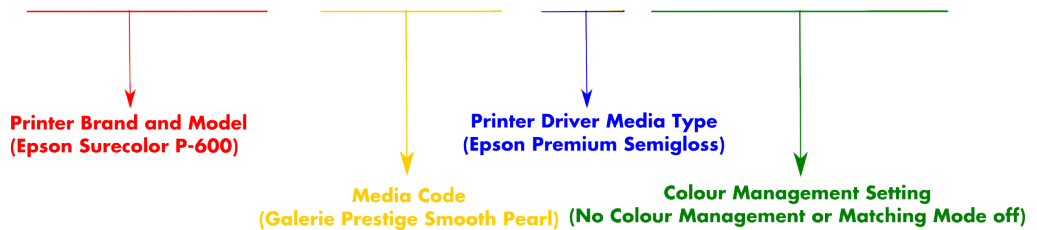

APPENDIX-A PROFILE NAMING CONVENTIONS

To use your selected profile correctly you will need to make a note of the ICC profile 'name' for use during printing. Recent profiles are named in the following way:

ILFORD **EPSC600** **GPSPP** **EPS**n or **m**mo

Older profile examples could be:

IGPFAS_CANpro-10_OFAP1n = ILFORD Galerie Prestige-Canon Pro 10-Other Fine Art Paper 1

n_GPGMS_CANipf6100_SGPPmmo = (ILFORD) Galerie Prestige Gold Mono Silk-Canon ipF6100-Semigloss Photo Paper- Matching Mode Off

Some profiles may have a PK or MK after the printer identification. This indicates the use of Photo Black Ink (PK) or Matte Black Ink (MK) for Media Types with the option of using either.

- For a list of ILFORD Media Types please see Appendix B
- For a list of Printer models please see Appendix C
- For a list of Printer driver media types please see Appendix D