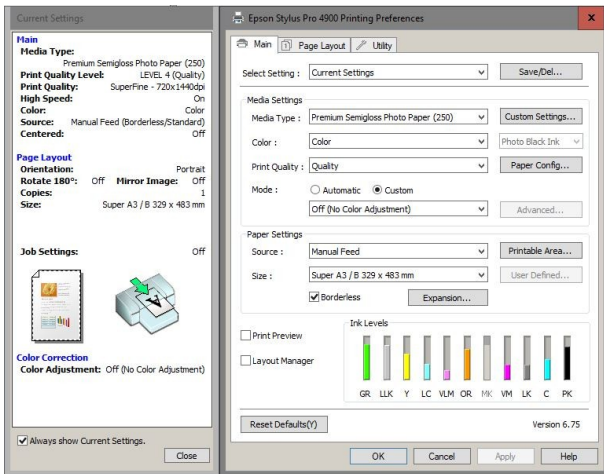

USING ILFORD ICC PROFILES (cont)

Epson Wide Format PC - Windows

Set the applicable Media Type - (see Appendix A & C)

Set Color Management to OFF

Set Paper settings as required