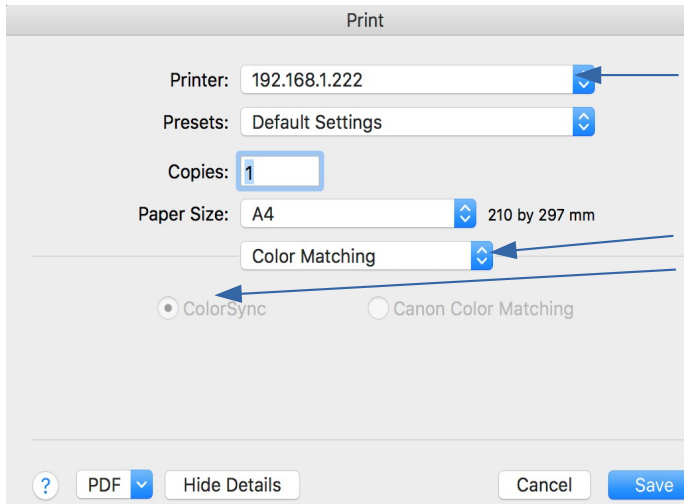

USING ILFORD ICC PROFILES (cont)

Canon MacOS-X

Select the required Printer

Select the Paper size

Select Color Matching

Check that Colorsync is selected and greyed out.